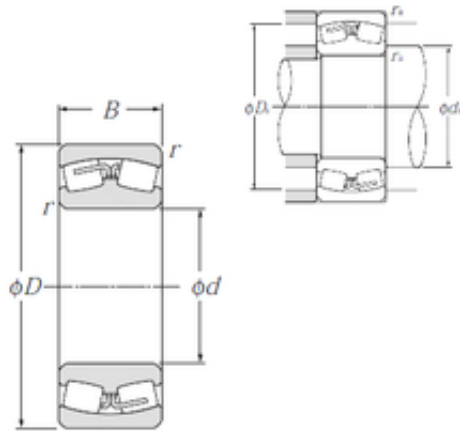

## 24026B NTN Spherical Roller Bearings

Bearing No. 24026B

Size	130x200x69 mm
Bore Diameter	130 mm
Outer Diameter	200 mm
Width	69 mm
d	130 mm
D	200 mm
B	69 mm
C	69 mm
r min.	2 mm
da min.	140 mm
Da max.	190 mm
ra max.	2 mm
Weight	8,08 Kg
Basic dynamic load rating (C)	505 kN
Basic static load rating (C0)	895 kN
(Grease) Lubrication Speed	1 600 r/min
(Oil) Lubrication Speed	2 100 r/min
Calculation factor (e)	0,34
Calculation factor (Y0)	1,94
Calculation factor (Y1)	1,98

24026B Bearing 2D drawings and 3D CAD models