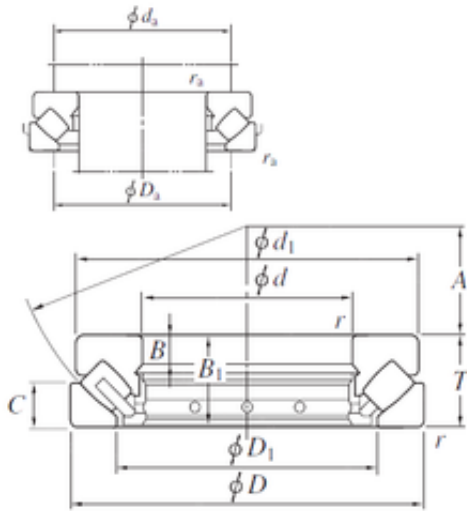

# BEARING CORP.OF CANADA LTD.

29436R Bearing 2D drawings and 3D CAD models

180 mm x 360 mm x 39 mm KOYO 29436R  
Thrust roller bearings

Bearing No. 29436R

Size	180x360x109 mm
Bore Diameter	180 mm
Outer Diameter	360 mm
Width	109 mm
d	180 mm
D	360 mm
T	109 mm
d1	342 mm
r min.	5 mm
A	110 mm
B	39 mm
B1	105 mm
C	52 mm
D1	255 mm
da min.	260 mm
Da max.	300 mm
ra max.	4 mm
Weight	522 Kg
Basic dynamic load rating (C)	1960 kN
Bearing No.	29436R
r(min)	5
Ca	2450
Coa	6590
Oil lub.	900
da(min)	260

## BEARING CORP.OF CANADA LTD.

Da(max)	300
ra(max)	4
(Refer.)Mass(kg)	52.2