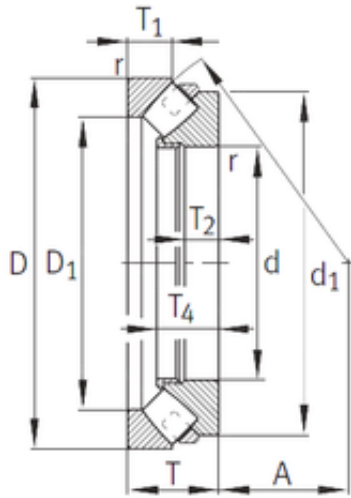

## INA 294/750-E1-MB Thrust roller bearings

Bearing No. 294/750-E1-MB

Size	750x1280x315 mm
Bore Diameter	750 mm
Outer Diameter	1280 mm
Width	315 mm
d	750 mm
D	1 280 mm
T	315 mm
T1	153 mm
T2	121 mm
d1	1 180 mm
r min.	15 mm
A	436 mm
D1	964 mm
da min.	1 015 mm
Da max.	1 130 mm
db max.	811 mm
Db min.	1 310 mm
ra max.	12 mm
Weight	1 650 Kg
Basic dynamic load rating (C)	19 000 kN
Basic static load rating (C0)	84 000 kN
Reference speed	210 r/min

294/750-E1-MB Bearing 2D drawings and 3D CAD models