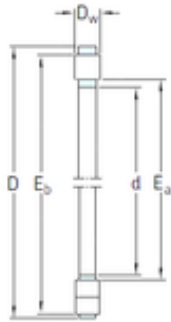

BEARING CORP.OF CANADA LTD.

SKF K81144M Thrust roller bearings

Bearing No. K81144M

K811...K812..
K893...K894..

| | |
|----------------|----------------|
| Size | 220x270x226 mm |
| Bore Diameter | 220 mm |
| Outer Diameter | 270 mm |
| Width | 226 mm |
| d | 220 mm |
| D | 270 mm |
| T | 226 mm |
| Dw | 15 mm |

K81144M Bearing 2D drawings and 3D CAD models