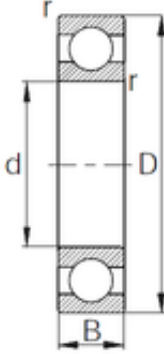

BEARING CORP.OF CANADA LTD.

30 mm x 62 mm x 16 mm KBC 6206 Deep groove ball bearings

Bearing No. 6206

Size	30x62x16 mm
Bore Diameter	30 mm
Outer Diameter	62 mm
Width	16 mm
d	30 mm
D	62 mm
B	16 mm
C	16 mm
r	1 mm
Weight	0.196 Kg
Basic dynamic load rating (C)	19,4 kN
Basic static load rating (C0)	11,3 kN
(Grease) Lubrication Speed	11000 r/min

6206 Bearing 2D drawings and 3D CAD models