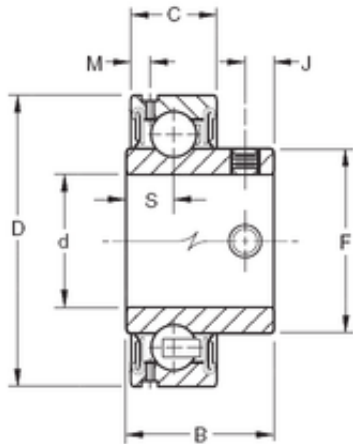

BEARING CORP.OF CANADA LTD.

31.75 mm x 62 mm x 32,5 mm Timken GYA103RR2 Deep groove ball bearings

Bearing No. GYA103RR2

Size	31.75x62x32.5 mm
Bore Diameter	31.75 mm
Outer Diameter	62 mm
Width	32,5 mm
d	31.75 mm
D	62 mm
B	32,5 mm
C	18 mm
F	40,1 mm
J	7,87 mm
M	4,17 mm
S	9,65 mm
Thread (G)	M8X1,25
Weight	0,26 Kg
Basic dynamic load rating (C)	21,8 kN

GYA103RR2 Bearing 2D drawings and 3D CAD models