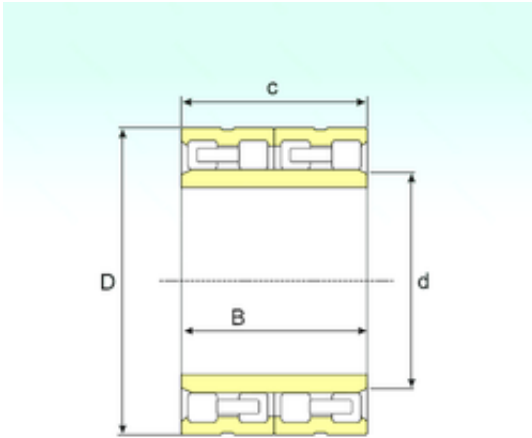

## 250 mm x 350 mm x 220 mm ISB FC 5070220 Cylindrical roller bearings

Bearing No. FC 5070220

Size	250x350x220 mm
Bore Diameter	250 mm
Outer Diameter	350 mm
Width	220 mm
d	250 mm
D	350 mm
B	220 mm
C	220 mm
Weight	65,5 Kg
Basic dynamic load rating (C)	1740 kN