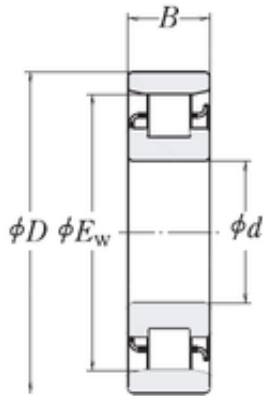

BEARING CORP.OF CANADA LTD.

330,2 mm x 444,5 mm x 57,15 mm RHP XLRJ13
Cylindrical roller bearings

Bearing No. XLRJ13

Size	330.2x444.5x57.15 mm
Bore Diameter	330,2 mm
Outer Diameter	444,5 mm
Width	57,15 mm
d	330,2 mm
D	444,5 mm
B	57,15 mm
C	57,15 mm
Weight	24,7 Kg
Basic dynamic load rating (C)	571 kN
Basic static load rating (C0)	993 kN
(Grease) Lubrication Speed	600 r/min

XLRJ13 Bearing 2D drawings and 3D CAD models