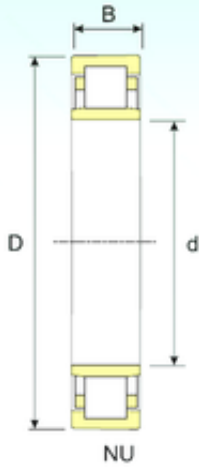

BEARING CORP.OF CANADA LTD.

500 mm x 920 mm x 185 mm ISB NU 12/500
Cylindrical roller bearings

Bearing No. NU 12/500

Size	500x920x185 mm
Bore Diameter	500 mm
Outer Diameter	920 mm
Width	185 mm
d	500 mm
D	920 mm
B	185 mm
C	185 mm
Weight	585 Kg
Basic dynamic load rating (C)	5174 kN
Basic static load rating (C0)	8330 kN
(Grease) Lubrication Speed	727 r/min

NU 12/500 Bearing 2D drawings and 3D CAD models